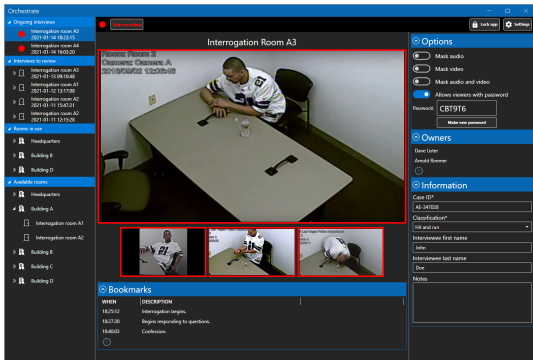

CAPTURE THE EVENT FIRST TIME EVERY TIME

INTRODUCING THE NEXT GENERATION OF INTERVIEW SOLUTIONS

High Quality Video | Secure Live Streaming | Unmatched Design and Security

Never Miss a Moment | Simple Solution | Record Securely

Bookmarks | Video and Audio Masking | Complete Audit Trails and Chain of Custody

Orchestrated Interview features a 24/7 buffer that can store weeks of continuous video and audio to local storage. In addition, as the owner, investigator, prosecutor, etc.. you can bookmark, annotate, and comment on footage in real-time. That means complete, clear recordings that preserve the truth.

DWS offers custom services to integrate **Orchestrated Interview** into existing DEMs, CMS, Incident Management, JMS etc...

KEY FEATURES

LIVE STREAMING

Securely stream audio and video to any workstation client on the network, so supervisors can pull up a real time view and have insight into progress.

INTUITIVE ORGANIZATION

Sort evidence in a way that works for you with custom metadata categories

ACCESSIBLE FROM ANYWHERE

Detectives, prosecutors, etc... can watch interviews securely from anywhere on their network